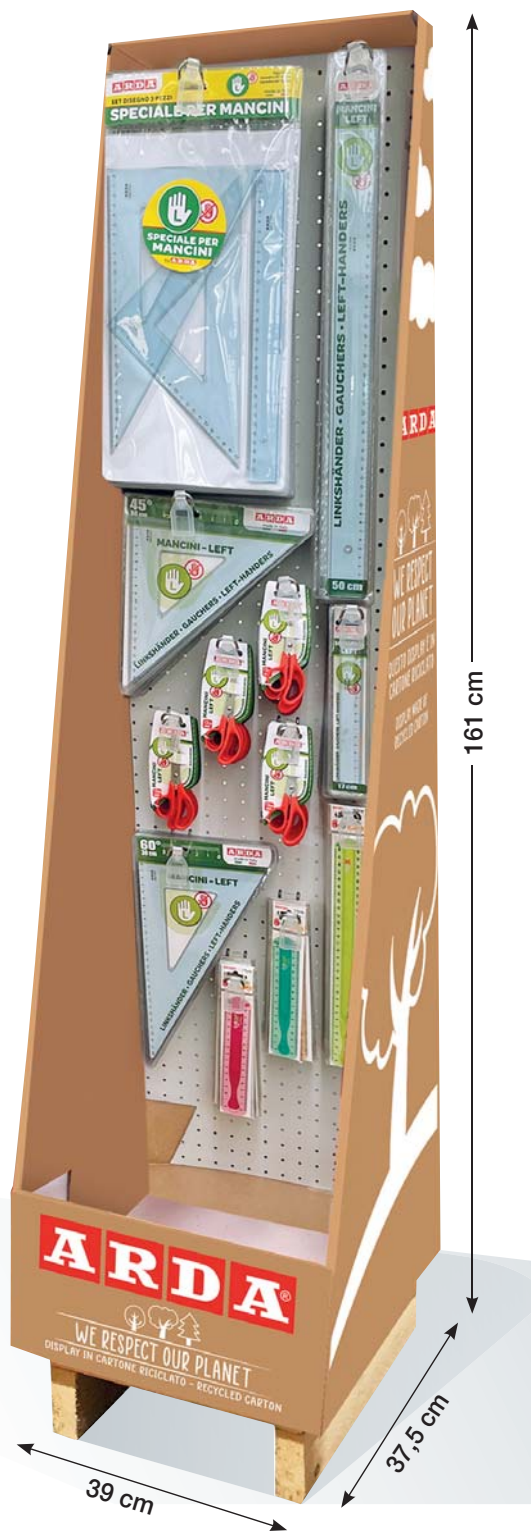

DISPLAY 500 - 1/6 PALLET CARTON DISPLAY

Mancini

Left-handers - Gauchers

REF. 500MAN01 - 200 pz/pcs

pz Descrizione - Description

- 20 Set 3 pz/pcs ref. 704303MAN
- 20 Righe cm.50 ref. 28950MAN
- 20 Squadre 45° cm.30 ref. 28730MAN
- 20 Squadre 60° cm.30 ref. 28830MAN
- 20 Righe cm 17 ref. 28917MAN
- 40 Forbici cm. 13 ref. FA1206
- 20 Righe flexi cm.30 ref. 130
- 40 Righe flexi cm. 15 ref.115