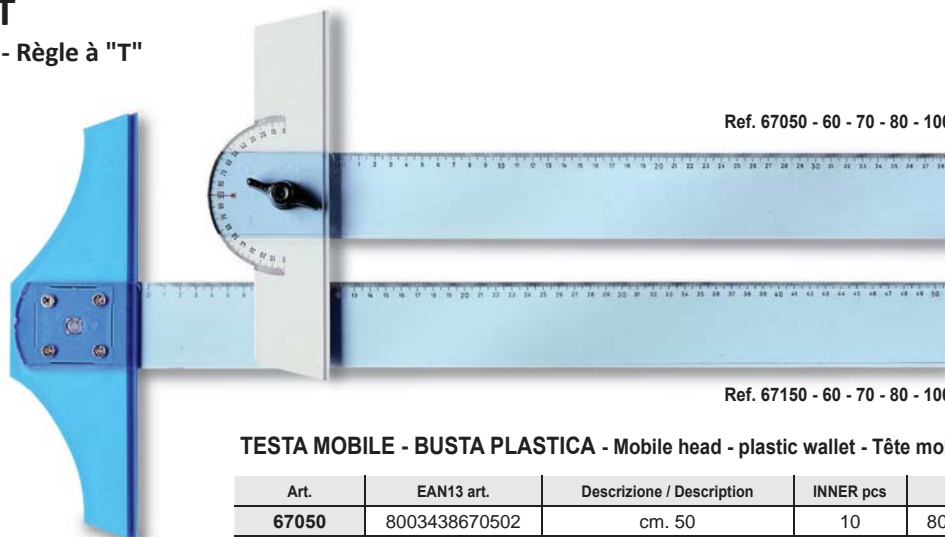

Espositore da banco in cartone

Carton desktop display - Presentoir de comptoir en carton

47
pcs

DISPLAY 47 pz / pcs

Art.	EAN13 art.	Descrizione / Description	INNER	MASTER
641	8003438013620	5x Sq. 45° cm. 31 - ref. 73032 5x Sq. 60° cm. 31 - ref. 73132 5x Sq. 45° cm. 36 - ref. 73037 5x Sq. 60° cm. 36 - ref. 73137 5x Righe cm. 50 - ref. 70050 5x Righe cm. 60 - ref. 70060 10x Triplo dec. cm. 30 - ref. 68030 5x Gon. 180° cm. 15 - ref. 750 1x bar. 15 pz. R15 cm alu - ref.17915BAR 1x bar. 12 portamine 2 mm ref. 4017	1	1

Disponibilità limitata alle campagne promozionali - Product availability limited to promotional campaigns - Disponibilité limitée aux campagnes promotionnelles

Contenuto specifico per disegno tecnico su fogli A3
Specific content for technical drawing on A3 sheets
Contenu spécifique pour le dessin technique sur papier A3

Ref. 641
32,5 x 25 x 65 h. cm

Righe T

T-squares - Règle à "T"

Ref. 67050 - 60 - 70 - 80 - 100

Ref. 67150 - 60 - 70 - 80 - 100

TESTA MOBILE - BUSTA PLASTICA - Mobile head - plastic wallet - Tête mobile - en pochette plastique

Art.	EAN13 art.	Descrizione / Description	INNER pcs	EAN13 inner	MASTER pcs
67050	8003438670502	cm. 50	10	8003438671509	10
67060	8003438670601	cm. 60	10	8003438671608	10
67070	8003438670700	cm. 70	10	8003438671707	10
67080	8003438670809	cm. 80	10	8003438671806	10
* 670100	8003438670106	cm. 100	1	8003438670106	1

TESTA FISSA - BUSTA CELLOPHANE - Fixed head - cellophane wallet - Tête fixe en pochette cellophane

Art.	EAN13 art.	Descrizione / Description	INNER pcs	EAN13 inner	MASTER pcs
67150	8003438671516	cm. 50	10	8003438067159	10
67160	8003438671615	cm. 60	10	8003438067166	10
67170	8003438671714	cm. 70	10	8003438067173	10
67180	8003438671813	cm. 80	10	8003438067180	10
* 671100	8003438711007	cm. 100	1	8003438711007	1

* Ricavate da lastra.
Riga colore cristallo.

Cut from plate.
Crystal color ruler.

Découpé à partir de la plaque.
Règle de couleur cristal.