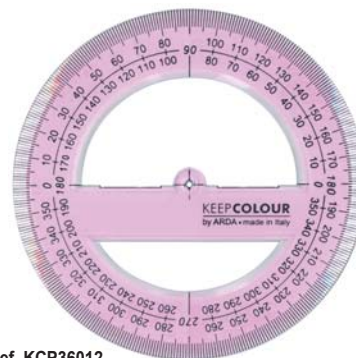

Ref. KCP36012