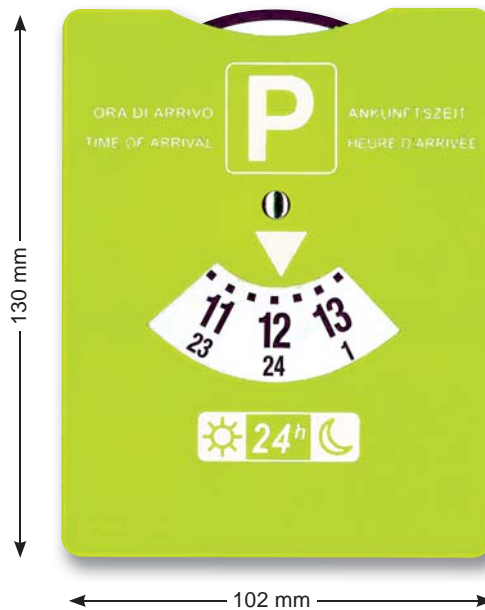

Disco orario - 24h

Parking disc - 24h - Disque de stationnement - 24h

24
H

Disco orario 24 h, in plastica morbida soft-touch. Formato cm. 10x13

Parking disc in soft-touch plastic. 24 h. Size cm. 10x13

Disque de stationnement 24 heures, en plastique soft-touch. Format cm. 10x13

Art.	EAN13 art.	Descrizione / Description	INNER	EAN13 inner	MASTER
0422 EXP 0000	8007627042224	display 15 pz / pcs (ean pz 8007627042231)	1	8007627042224	4
0422 GDO 0000	8007627042255	self-service	20	8007627042262	120

Colori assortiti - Assorted colours - Couleurs assorties