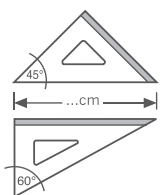

Art.	EAN13 art.	Descrizione / Description	INNER pcs	EAN13 inner	MASTER pcs
73012	8003438730121	45° cm. 12	10	8003438732125	10
73016	8003438730169	45° cm. 16	10	8003438732163	10
73026	8003438730268	45° cm. 26	10	8003438732262	10
73032	8003438730329	45° cm. 31	10	8003438732323	10
73037	8003438730374	45° cm. 36	10	8003438732378	10
* 73042	8003438730428	45° cm. 42	1	8003438730428	10
* 73050	8003438730503	45° cm. 50	1	8003438730503	10

* Ricavate da lastra
Cut from plate
Découpé à partir de la plaque