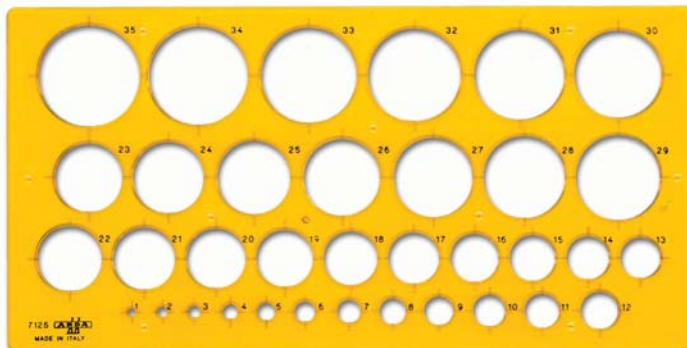

MADE IN ITALY  
  
 ITALIAN QUALITY & STYLE

**Maschere per cerchi**

Circle template  
Trace-cercles

Tirachina  
ink-edge  
bord anti-tache

Ref. 7128

Ref. 7125

Ref. 7126

Art.	EAN13 art.	Descrizione / Description	Dimens. art.	INNER pcs	EAN13 inner	MASTER pcs
7125	8003438071255	mm. 1÷35	247x124 mm	10	8003438171252	200
7126	8003438071262	mm. 1÷55/80	278x141 mm	10	8003438171269	200
7128	8003438071286	mm 1÷30	193x58 mm	10	8003438171283	500