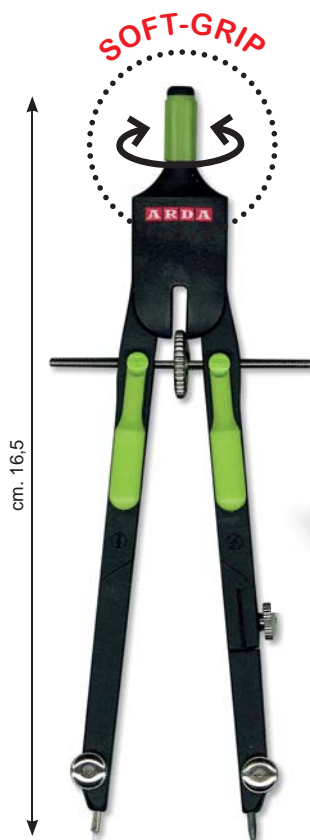

Articoli ecosostenibili in
PLASTICA RICICLATA
RECYCLED PLASTIC