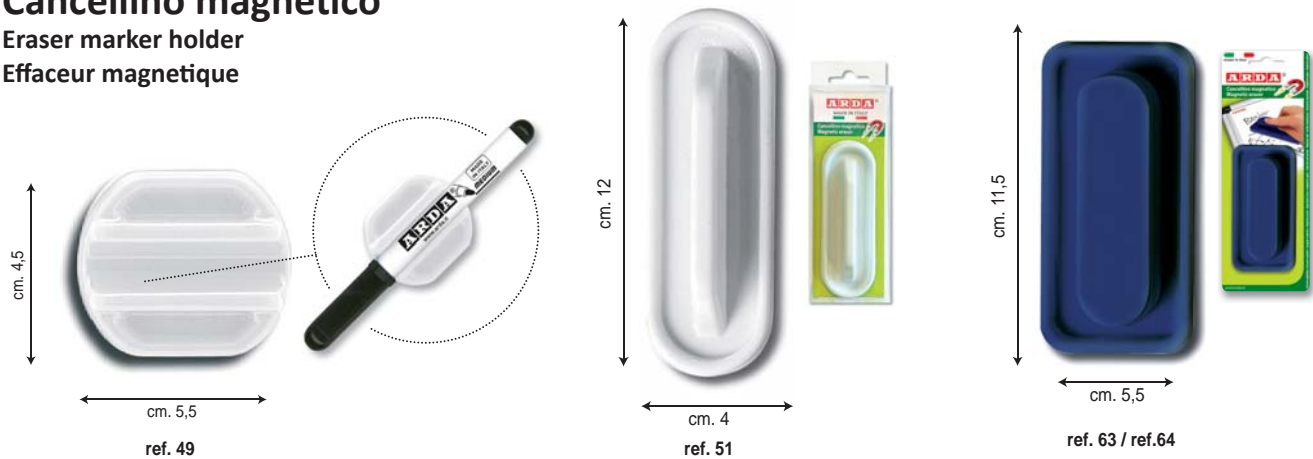

Cancellino magnetico

Eraser marker holder
Effaceur magnetique

Art.	EAN13 art.	Descrizione / Description	INNER pcs	EAN13 inner	MASTER pcs
49	8007024000490	Cancellino magnetico bianco portapennarello - in sacchetto	20	8007024502772	20
51	8007024000513	Cancellino magnetico bianco - in blister	20	8007024502734	20
63	8007024000636	Cancellino magnetico blu - in sacchetto	20	8007024502741	20
64	8007024000643	Cancellino magnetico blu - in blister	20	8007024502758	20

Cancellino magnetico portapennarello + 1 o 2 pennarelli

Magnetic eraser marker holder + 1 or 2 markers

Effaceur magnetique porte-marqueur + 1 or 2 marqueurs

PACKAGING : blister

Pennarelli punta media inclusi
Markers included
Marqueurs inclus

COLORE CANCELLINO
COLOUR ERASE / COULEUR EFFACEUR :
ref 62 : bianco - white - blanche
ref. 65 : rosso - red - rouge