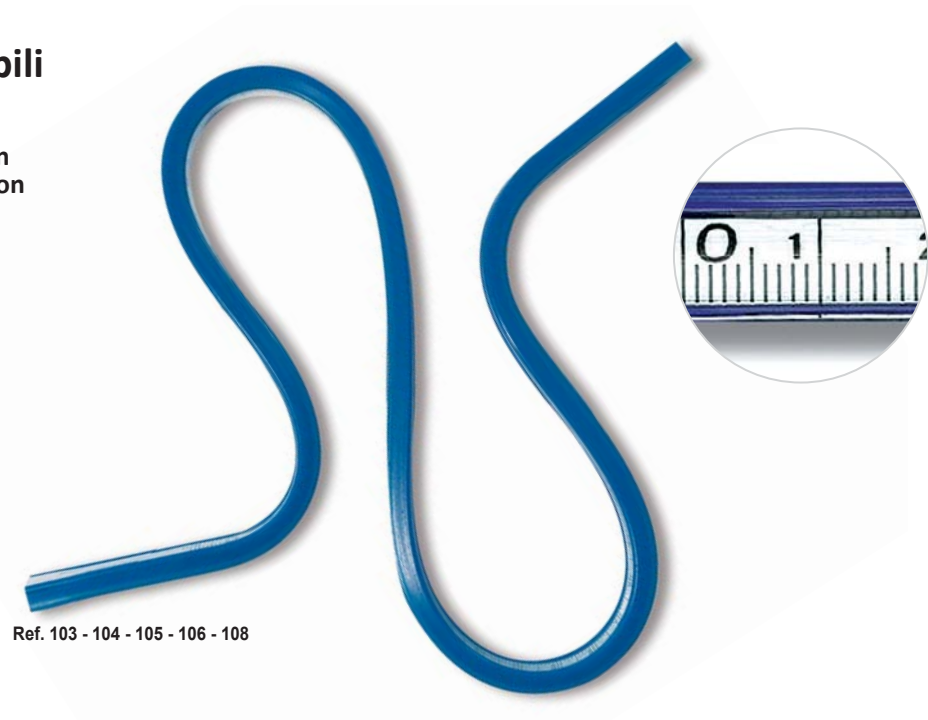

## Curvilinee deformabili millimtrate

Flexible curves with graduation  
Courbe flexibles avec graduation

Tirachina  
Ink-edge  
Anti-tache

Ref. 103 - 104 - 105 - 106 - 108

Art.	EAN13 art.	Descrizione / Description	INNER pcs	EAN13 inner	MASTER pcs
103	8003438001030	cm. 30	10	8003438101037	10
104	8003438001047	cm. 40	10	8003438101044	10
105	8003438001054	cm. 50	10	8003438101051	10
106	8003438001061	cm. 60	10	8003438101068	10
108	8003438001085	cm. 90	10	8003438101082	10