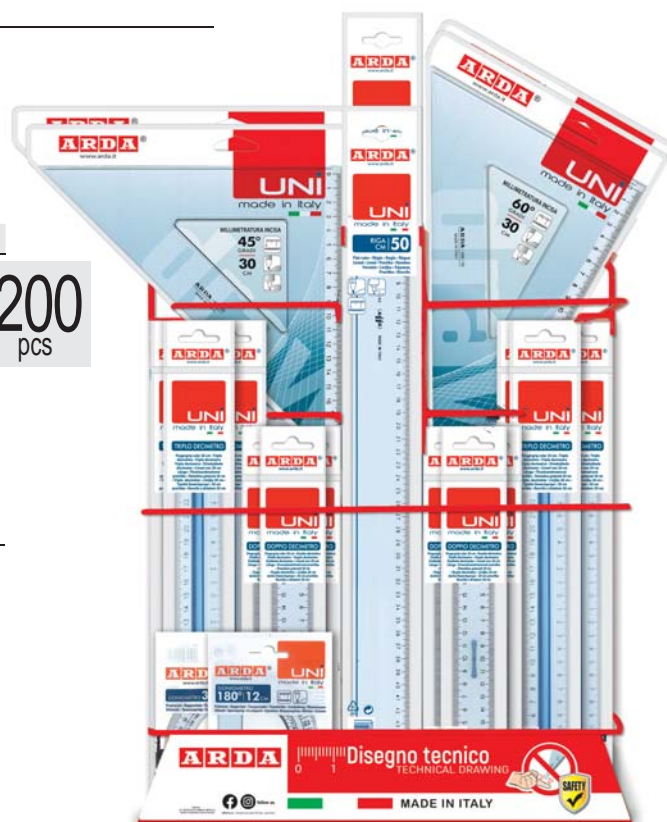

Ref. 4765
39,5 x 19 x 63 h. cm