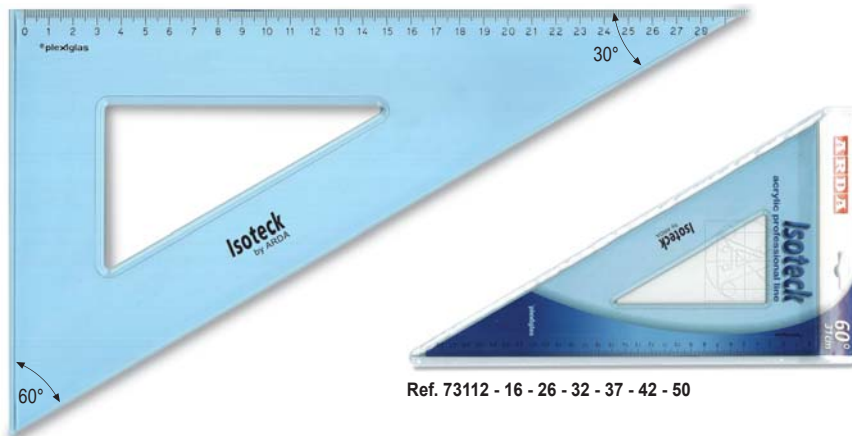

Ref. 73112 - 16 - 26 - 32 - 37 - 42 - 50

Art.	EAN13 art.	Descrizione / Description	INNER pcs	EAN13 inner	MASTER pcs
73112	8003438731128	60° cm. 12	10	8003438733122	10
73116	8003438731166	60° cm. 16	10	8003438733160	10
73126	8003438731265	60° cm. 26	10	8003438733269	10
73132	8003438731326	60° cm. 31	10	8003438733320	10
73137	8003438731371	60° cm. 36	10	8003438733375	10
* 73142	8003438731425	60° cm. 42	1	8003438731425	10
* 73150	8003438731500	60° cm. 50	1	8003438731500	10